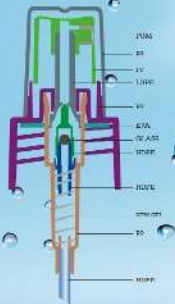

Dripless Microsprayer