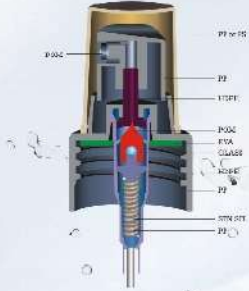

Spray Microsprayer

SCREW MICROSPRAYER

XS00-18/410 20/410 22/410
24/410 26/410

Spray Microsprayer / Ø38/41

XS01-00
Closure: Ø15-410

XS01-01A/01B
Closure: Ø15-410 Ø18-410

XS01-02A/02B
Closure: Ø20-410 Ø22-410

XS01-03
Closure: Ø22-410

XS01-04
Closure: Ø24-410

XS01-05
Closure: Ø28-410

Dripless Microsprayer

Dripless Microsprayer

XS02-02
Closure: Ø20-410

XS02-02
Closure: Ø20-410

XS02-04
Closure: Ø24-410

XS02-04
Closure: Ø24-410